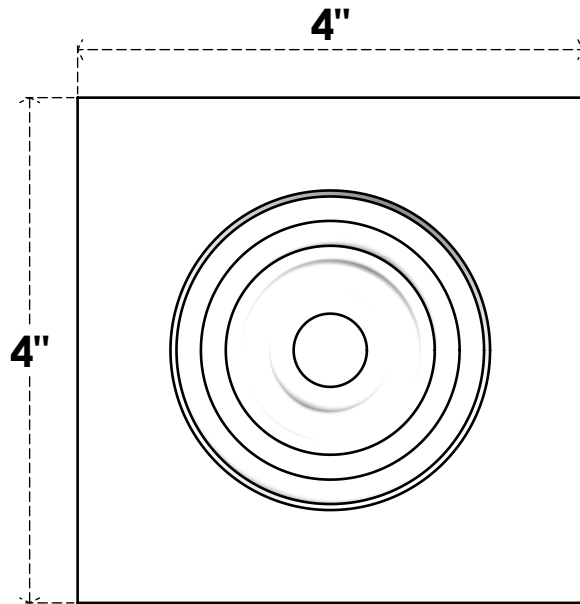

# ROSP040X040X075SDG02

4"W X 4"H X 3/4"P STANDARD SEDGWICK BULLSEYE ROSETTE WITH SQUARE EDGE, ARCHITECTURAL GRADE PVC

**FRONT**

**SIDE**

EKENA MILLWORK  
2300 WEST MAIN ST.  
CLARKSVILLE, TX 75426  
TOLL FREE: 866-607-0453  
WWW.EKENAMILLWORK.COM