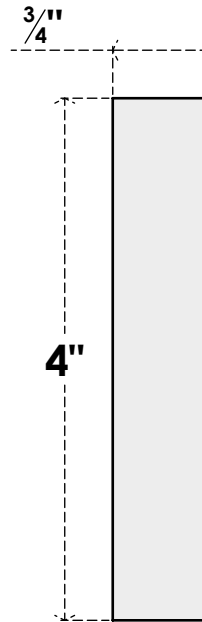

# ROSP040X040X075SDG02

4"W X 4"H X 3/4"P STANDARD SEDGWICK BULLSEYE ROSETTE WITH SQUARE EDGE, ARCHITECTURAL GRADE PVC

**FRONT**

**SIDE**

EKENA MILLWORK  
2300 WEST MAIN ST.  
CLARKSVILLE, TX 75426  
TOLL FREE: 866-607-0453  
WWW.EKENAMILLWORK.COM

#### NOTES

1. INSTALLATION TO BE COMPLETED IN ACCORDANCE WITH MANUFACTURER'S SPECIFICATIONS.
2. DRAWING MAY NOT BE TO SCALE
3. THIS DRAWING IS INTENDED FOR DESIGN AND PLANNING PURPOSES ONLY.
4. ALL INFORMATION CONTAINED HEREIN WAS CURRENT AT THE TIME OF DEVELOPMENT BUT MUST BE REVIEWED AND APPROVED BY THE PRODUCT MANUFACTURER TO BE CONSIDERED ACCURATE.
5. ARCHITECTURAL GRADE PVC PRODUCTS ARE MADE FROM EXPANDED CELLULAR PVC AND COME NATURALLY WHITE BUT MAY BE PAINTED